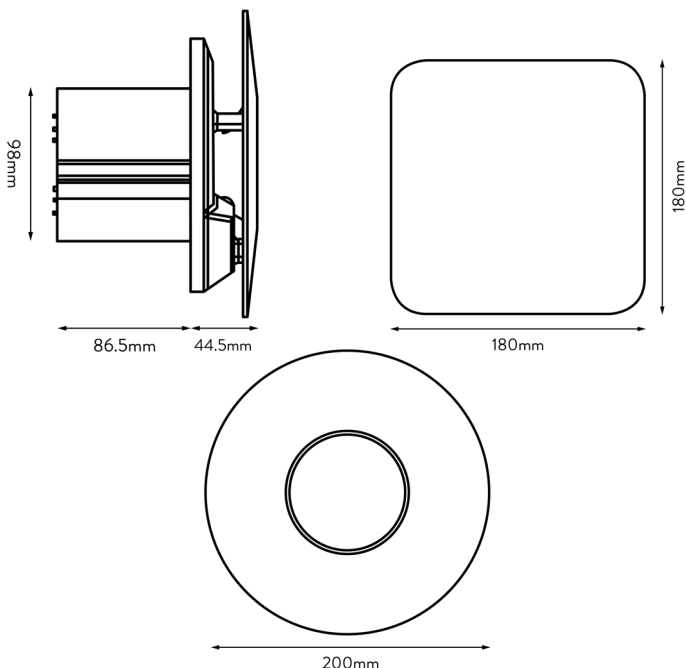

# Simply Silent™ Contour CV4

Model: CV4SR and LVCV4SR

Product Type	4" / 100mm Axial Fan
Model Number	CV4SR / LVCV4SR
Model Range	Domestic Bathroom Fans
Part Number	078377 / 078384
Barcodes	5011139078377 / 5011139078384
Country of Origin	Ireland
Guarantee Period	5 Years

## Dimensions

## Technical Details

	CV4SR	LVCV4SR
<b>No. of Speeds</b>	3	3
<b>Power (W)</b>	1.6 / 1.9 / 2.9	1.6 / 1.9 / 2.9
<b>Duct Size (mm)</b>	100	100
<b>Flow rate (l/s)</b>	5 / 8 / 18	5 / 8 / 18
<b>Flow rate (m<sup>3</sup>/h)</b>	18 / 29 / 65	18 / 29 / 65
<b>Noise dB(A)<sub>3m</sub></b>	Max 28	Max 28
<b>Specific Fan Power SFP (W/L/s)</b>	0.32 / 0.24 / 0.16	0.32 / 0.24 / 0.16
<b>IPX Rating</b>	IPX4	IPX4
<b>Motor Type</b>	DC	DC
<b>Pullcord</b>		
<b>Timer (adjustable 30s—30mins)</b>	✓	✓
<b>Humidistat</b>	✓	✓
<b>SELV Transformer</b>		✓
<b>Data logger</b>	✓	✓
<b>Height (mm)</b>	180 / 200	180 / 200
<b>Width (mm)</b>	180 / 200	180 / 200
<b>Depth (mm)</b>	131	131
<b>Packed Weight (kg)</b>	1.0	1.2
<b>Packed Height (mm)</b>	215	215
<b>Packed Width (mm)</b>	215	215
<b>Packed Depth (mm)</b>	210	210
<b>Ti</b>		
<b>Hi</b>		
<b>Colour</b>	White	