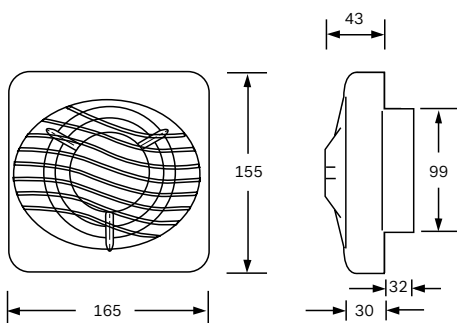

# DX100 & LV100

**4" / 100mm axial fans  
complete with fitting kit**

A comprehensive range of compact and easy to install single speed fans. Suitable for a wide range of applications including bathrooms, shower rooms and toilets. All DX and LV fans come complete with a universal fitting kit (wall tube, gasket x 2, outer grille and skirt moulding for window) suitable for wall, ceiling or window mounting in single glazing up to 6mm. LV100 models offer complete peace of mind as they are specifically designed to be installed directly in or over the splash area zone 1 in complete safety.

## Technical Details

	DX100	DX100T	DX100HTA	LV100T	LV100HTA	LV100HTAP
<b>No speeds</b>	1	1	1	1	1	1
<b>Power (W)</b>	12	12	12	13	13	13
<b>Duct size (mm)</b>	100	100	100	100	100	100
<b>Flow rate (l/s)</b>	23	23	23	23	23	23
<b>Flow rate (m3/hr)</b>	76	76	76	76	76	76
<b>Noise dBA @3m</b>	35	35	35	35	35	35
<b>IPX Rating</b>	4	4	4	4	4	4
<b>Motor Type</b>	AC	AC	AC	AC	AC	AC
<b>Pullcord</b>						✓
<b>Timer (2-30mins)</b>		✓	✓	✓	✓	✓
<b>Humidistat</b>			✓		✓	✓
<b>Height (mm)</b>	155	155	155	155	155	155
<b>Width (mm)</b>	165	165	165	165	165	165
<b>Depth (mm)</b>	75	75	75	75	75	75
<b>Packed weight (kg)</b>	1.13	1.13	1.13	2.10	2.10	2.10
<b>Packed height (mm)</b>	190	190	190	190	190	190
<b>Packed width (mm)</b>	220	220	220	220	220	220
<b>Packed depth (mm)</b>	170	170	170	170	170	170
<b>Colour</b>	White	White	White	White	White	White

## Dimensions